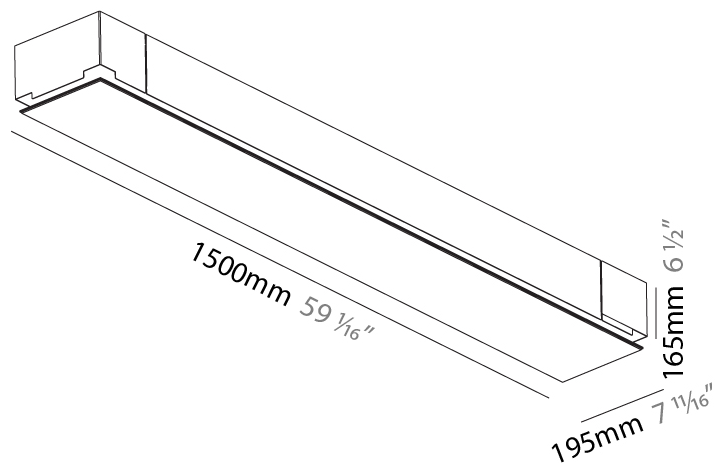

GENERAL

Series: Pi2
Subseries: Pi2 Whiteline
Brand: Prolicht
Division: Architectural
Mounting Type: Trimless
Mounting Location: Ceiling
Subcategory: Ambient

PHYSICAL

Shape: Rectangle
Length (mm): 1500
Length (in): 59 1/16
Width (mm): 195
Width (in): 7 11/16
Depth (mm): 165
Depth (in): 6 1/2
Ceiling Thickness (mm): 10 / 12.5 / 15 / 25 / 30
Ceiling Thickness (in): 3/8 or 1/2 or 9/16 or 1 or 1 3/16
Min. Recessing Depth (mm): 180
Min. Recessing Depth (in): 7 1/16
Light Distribution: Direct
Weight (kg): 9.7
Weight (lbs): 21.34
Diffuser: PMMA - Opal
Fixture Material: Extruded Aluminum / Steel
Cut-out Measurements: 1535mm / 60 7/16" x 230mm / 9 1/16"
Upon Request: Unique Sizes Unique Ceiling Thickness Unique Mounting Depth Spot Inserts

ELECTRICAL

Lamp Type: LED (Zhaga Standard)
Total Output Wattage (W): 47.8
Dimming: [Tri-Mode (Non-Dimming and Phase Dimming (120Vac only) and 0-10V Dimming)](#)
Driver Included: Yes
Driver Location: Integrated
Driver Type: Constant Current - Universal
Driver Class: Class 2
Input Voltage (V): 120 - 277
Constant Current (MA): 500

LED

Color Temperature (°K): [3000 / 3500 / 4000](#)
Max. Delivered Lumen (lm): 3890 / 4194 / 4280
CRI: >80 CRI
Efficiency (%): 0.611
Lamp Life (hrs): 50000
Upon Request: RGB-W Tunable White Special Color Temperature CRI90

OPTICAL

RATINGS AND CERTIFICATIONS

Certified By: Certified for North American Standards
IP rating: IP20